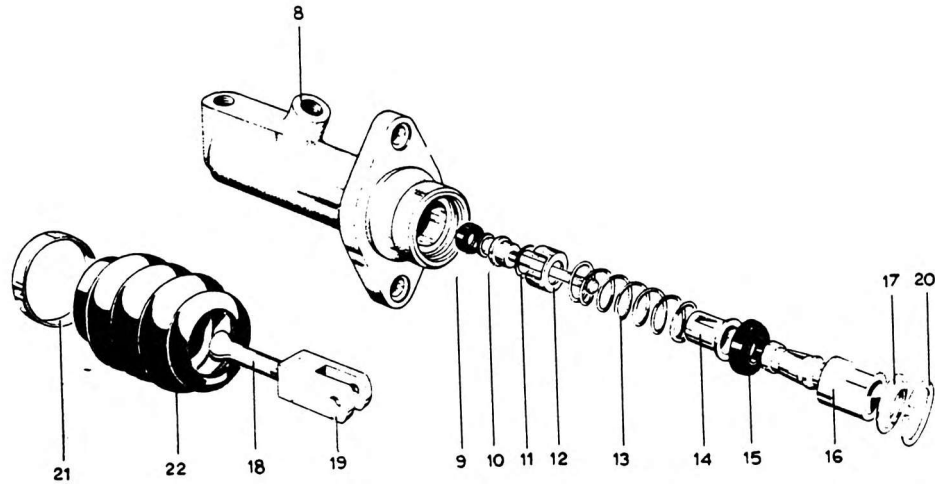

MASTER CYLINDER ASSEMBLY

NO.	PART NO	QTY.	DESCRIPTION	NO.	PART NO	QTY.	DESCRIPTION
-	6-372-990274	1	Master Cylinder Assy Complete	22 *	723552	1	* Cover Dust
*	724358		Seal Kit	-	707587	1	Crimping Band
8	723548	1	Body Master Cylinder	% Note:- Push rod Item 18 Pt No 7723549 is to be reduced by 15mm for this cylinder			
9 *	704464	1	* Seal Valve				
10	704460	1	Stem Valve				
11 *	704468	1	* Washer Spring				
12	723394	1	Spacer Valve				
13	707586	1	Spring				
14	704462	1	Retainer Spring				
15 *	723555	1	* Seal Gland				
16	-	1	Plunger - Not Serviced Separately				
17	723551	1	Retainer Washer				
18%	723549	1	Rod Push				
20 *	723550	1	* Circlip				
21	723553	1	Retainer Dust Cover				